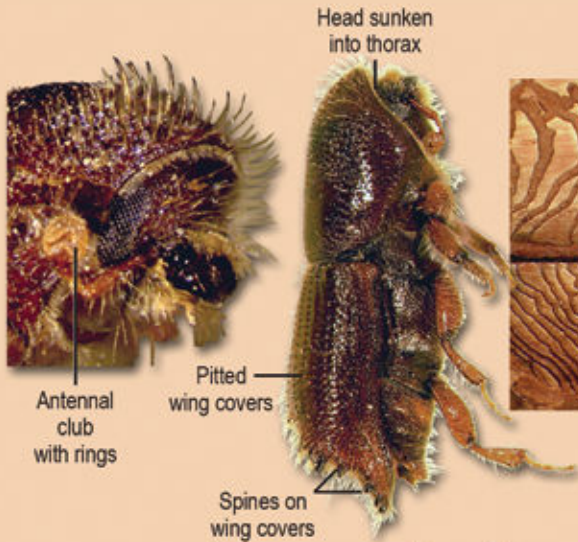

Wood-Destroying Insect Identification Guide

www.NACHI.org

Become a WDO-Certified Inspector at
nachi.org/wdocourse

Beetles Found in Dead Wood

True Powderpost Beetles
Lyctidae

Old House Borer
Cerambycidae

False Powderpost Beetles
Bostrichidae

Exit Holes

● ●
Exit hole sizes

f
Actual size

Frass

Deathwatch Beetles
Anobiidae

Beetles Found in Live Wood

Engraved galleries under bark

Galleries

f
Actual size

● ●
Exit hole sizes

Engraver Beetles
Scolytidae

Stained galleries in wood

Galleries

f
Actual size

● ●
Exit hole sizes

Ambrosia Beetles
Platypodidae

Carpenter Bees
Xylocopa

Detailed description: This section illustrates the Carpenter Bee. It features a large central illustration of the bee with labels for its 'Yellow or dark hairs' and 'Smooth, hairless abdomen'. To the left, a black circle indicates the 'Exit hole size', and a silhouette shows the 'Actual size'. To the right, two photographs show wood damage: 'Divided galleries' and an 'Exit hole'. A note states it 'Attacks dry, exposed wood'.