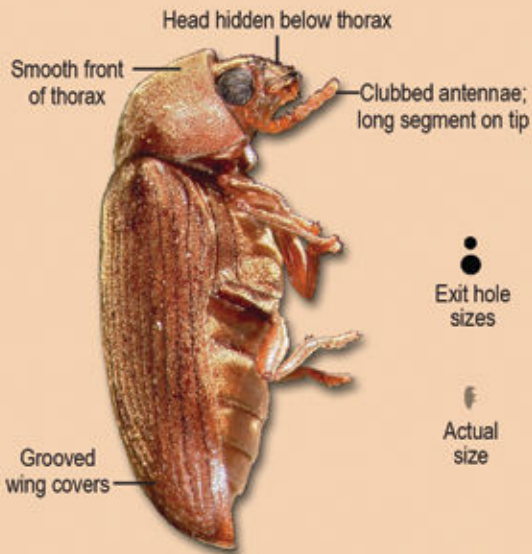

Wood-Destroying Insect Identification Guide

www.NACHI.org

Become a WDO-Certified Inspector at
nachi.org/wdocourse

Beetles Found in Dead Wood

True Powderpost Beetles
Lyctidae

Old House Borer
Cerambycidae

False Powderpost Beetles
Bostrichidae

Exit Holes

● ●
Exit hole sizes

f
Actual size

Frass

Deathwatch Beetles
Anobiidae

Beetles Found in Live Wood

Engraved galleries under bark

Galleries

f
Actual size

● ●
Exit hole sizes

Engraver Beetles
Scolytidae

Stained galleries in wood

Galleries

f
Actual size

● ●
Exit hole sizes

Ambrosia Beetles
Platypodidae

Carpenter Bees
Xylocopa

Detailed description: This section illustrates the Carpenter Bee. It features a large central illustration of the bee with labels for its 'Yellow or dark hairs' and 'Smooth, hairless abdomen'. To the left, a black circle indicates the 'Exit hole size', and a silhouette shows the 'Actual size'. To the right, two photographs show wood damage: 'Divided galleries' and an 'Exit hole'. A note states it 'Attacks dry, exposed wood'.