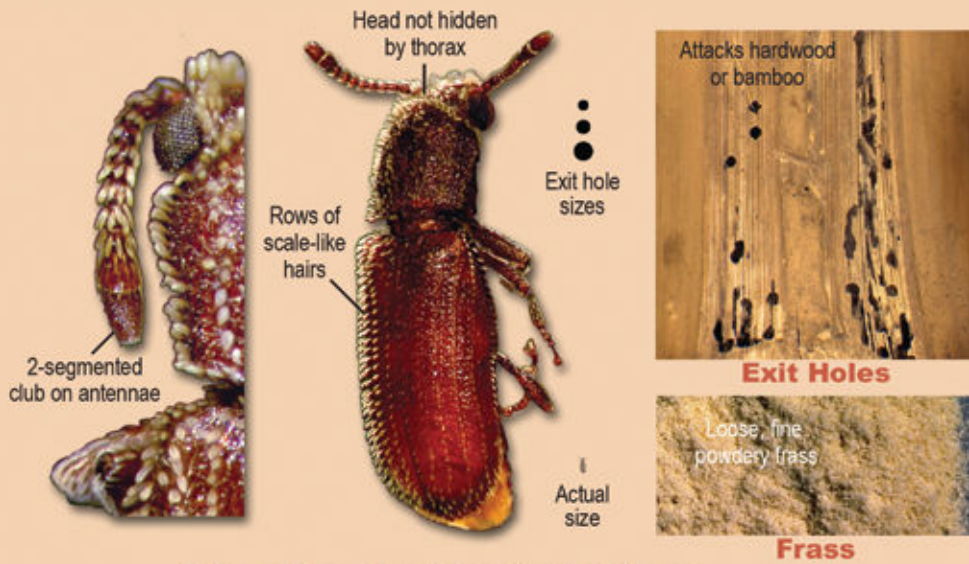

Wood-Destroying Insect Identification Guide

www.NACHI.org

Become a WDO-Certified Inspector at
nachi.org/wdocourse

Beetles Found in Dead Wood

True Powderpost Beetles
Lyctidae

Old House Borer
Cerambycidae

False Powderpost Beetles
Bostrichidae

Exit Holes

● ●
Exit hole sizes

f
Actual size

Frass

Deathwatch Beetles
Anobiidae

Beetles Found in Live Wood

Engraved galleries under bark

Galleries

f
Actual size

● ●
Exit hole sizes

Engraver Beetles
Scolytidae

Stained galleries in wood

Galleries

f
Actual size

● ●
Exit hole sizes

Ambrosia Beetles
Platypodidae

Carpenter Bees
Xylocopa

Detailed description: This section illustrates the Carpenter Bee. It features a large central illustration of the bee with labels for its 'Yellow or dark hairs' and 'Smooth, hairless abdomen'. To the left, a black circle indicates the 'Exit hole size', and a silhouette shows the 'Actual size'. To the right, two photographs show wood damage: 'Divided galleries' and an 'Exit hole'. A note states it 'Attacks dry, exposed wood'.