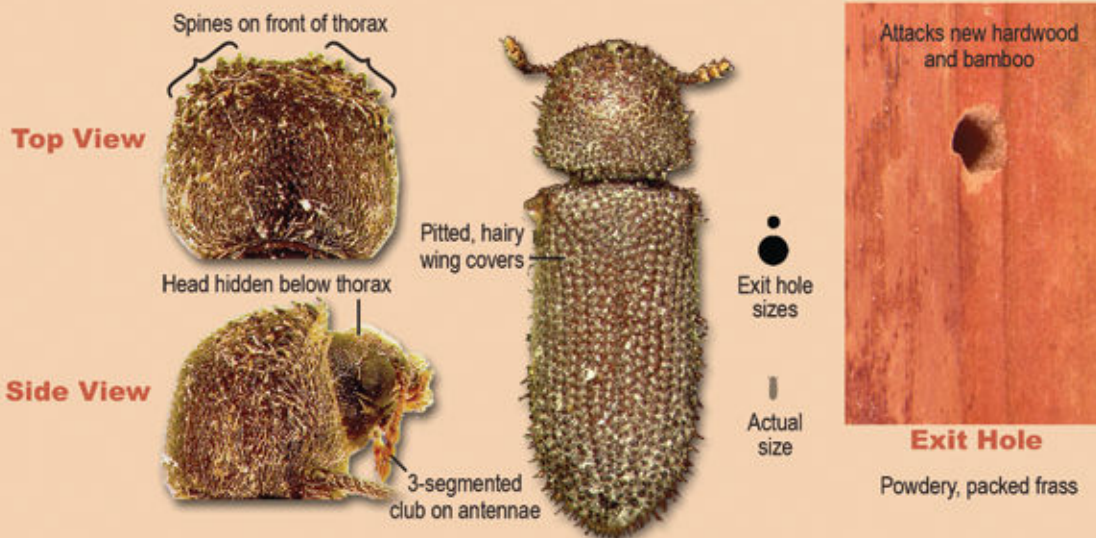

Wood-Destroying Insect Identification Guide

www.NACHI.org

Become a WDO-Certified Inspector at
nachi.org/wdocourse

Beetles Found in Dead Wood

True Powderpost Beetles
Lyctidae

Old House Borer
Cerambycidae

False Powderpost Beetles
Bostrichidae

Exit Holes

● ●
Exit hole sizes

f
Actual size

Frass

Deathwatch Beetles
Anobiidae

Beetles Found in Live Wood

Engraved galleries under bark

Galleries

f
Actual size

● ●
Exit hole sizes

Engraver Beetles
Scolytidae

Stained galleries in wood

Galleries

f
Actual size

● ●
Exit hole sizes

Ambrosia Beetles
Platypodidae

Carpenter Bees
Xylocopa

Detailed description: This section illustrates the Carpenter Bee. It features a large central illustration of the bee with labels for its 'Yellow or dark hairs' and 'Smooth, hairless abdomen'. To the left, a black circle indicates the 'Exit hole size', and a silhouette shows the 'Actual size'. To the right, two photographs show wood damage: 'Divided galleries' and an 'Exit hole'. A note states it 'Attacks dry, exposed wood'.