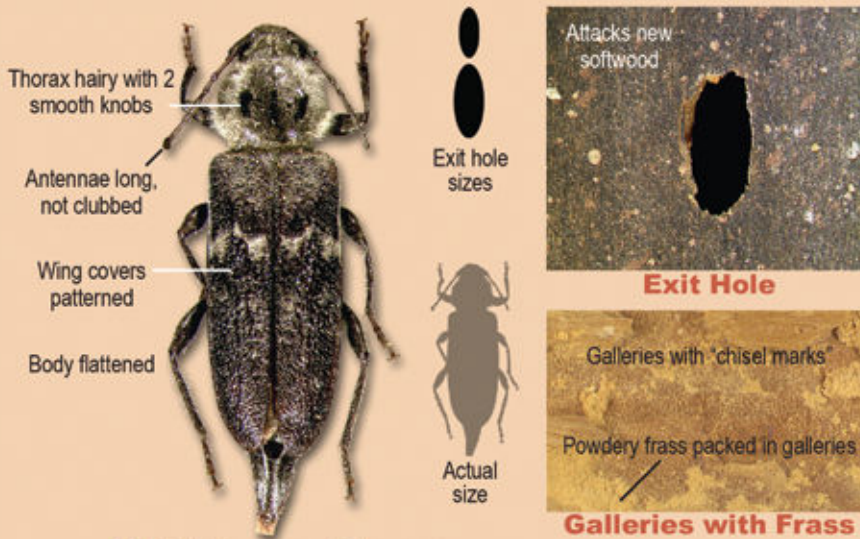

Wood-Destroying Insect Identification Guide

www.NACHI.org

Become a WDO-Certified Inspector at
nachi.org/wdocourse

Beetles Found in Dead Wood

True Powderpost Beetles
Lyctidae

Old House Borer
Cerambycidae

False Powderpost Beetles
Bostrichidae

Exit Holes

● ●
Exit hole sizes

f
Actual size

Frass

Deathwatch Beetles
Anobiidae

Beetles Found in Live Wood

Engraved galleries under bark

Galleries

f
Actual size

● ●
Exit hole sizes

Engraver Beetles
Scolytidae

Stained galleries in wood

Galleries

f
Actual size

● ●
Exit hole sizes

Ambrosia Beetles
Platypodidae

Carpenter Bees
Xylocopa

Detailed description: This section illustrates the Carpenter Bee. It features a large central illustration of the bee with labels for its 'Yellow or dark hairs' and 'Smooth, hairless abdomen'. To the left, a black circle indicates the 'Exit hole size', and a silhouette shows the 'Actual size'. To the right, two photographs show wood damage: 'Divided galleries' and an 'Exit hole'. A note states it 'Attacks dry, exposed wood'.