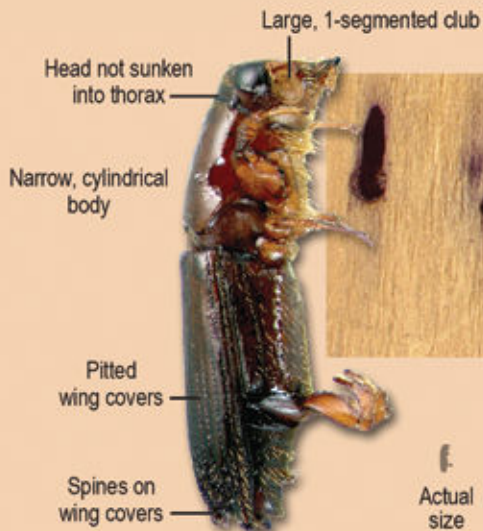

Wood-Destroying Insect Identification Guide

www.NACHI.org

Become a WDO-Certified Inspector at
nachi.org/wdocourse

Beetles Found in Dead Wood

True Powderpost Beetles
Lyctidae

Old House Borer
Cerambycidae

False Powderpost Beetles
Bostrichidae

Exit Holes

● ●
Exit hole sizes

f
Actual size

Frass

Deathwatch Beetles
Anobiidae

Beetles Found in Live Wood

Engraved galleries under bark

Galleries

f
Actual size

● ●
Exit hole sizes

Engraver Beetles
Scolytidae

Stained galleries in wood

Galleries

f
Actual size

● ●
Exit hole sizes

Ambrosia Beetles
Platypodidae

Carpenter Bees
Xylocopa

Detailed description: This section illustrates the Carpenter Bee. It features a large central illustration of the bee with labels for its 'Yellow or dark hairs' and 'Smooth, hairless abdomen'. To the left, a black circle indicates the 'Exit hole size', and a silhouette shows the 'Actual size'. To the right, two photographs show wood damage: 'Divided galleries' and an 'Exit hole'. A note states it 'Attacks dry, exposed wood'.